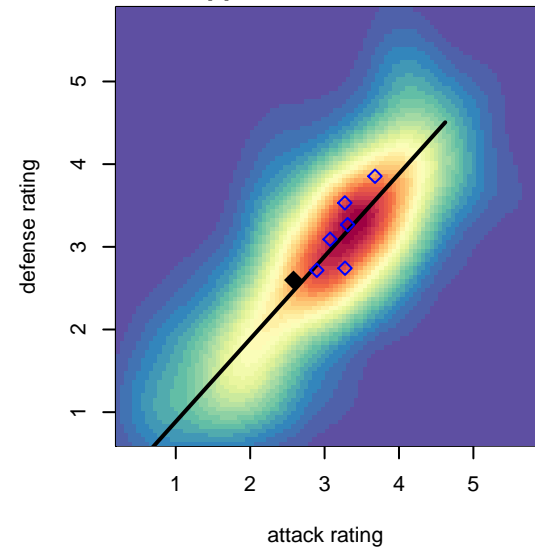

CDA Slammers FC Yorba Linda EGSL G01

alt names used:

Venues played:
2016 SCDL FI1 U16

, CAS
G01 total strength=1547
attack=13.23 defense=13.44
fall league = SCDL FI1 U16
notes= Huie 2016

CDA Slammers FC Yorba Linda EGSL G01
Dots are actual minus expected GF (blue circles) and GA (red triangles).
Blue line is smoothed change in attack strength. Red is smoothed change in defense strength.

attack and defense variance (black dot)
relative to other teams
and top 10 in region

attack and defense rating
relative to others at age
and all opponents in last 13 months

attack and defense rating
relative to others at age
and all opponents in last 13 months

Performance relative to 13 month average

Performance relative to 13 month average

Distribution of opponents
 Red = Lose zone, Blue = Win zone, Green = Even
 Black line separates win/lose zones

lot. A=Neither has attack advantage, B=Opponent has both attack and defense advantage, C=Opponent has both attack and defense disadvantage, D=Both have