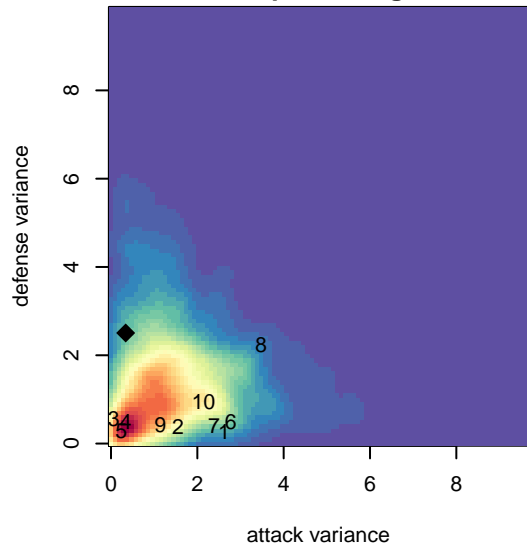

CDA Slammers FC Yorba Linda EGSL G01

alt names used:

Venues played:
2016 SCDL FI1 U16

, CAS
G01 total strength=1547
attack=13.23 defense=13.44
fall league = SCDL FI1 U16
notes= Huie 2016

CDA Slammers FC Yorba Linda EGSL G01
Dots are actual minus expected GF (blue circles) and GA (red triangles).
Blue line is smoothed change in attack strength. Red is smoothed change in defense strength.

attack and defense variance (black dot)
relative to other teams
and top 10 in region

attack and defense rating
relative to others at age
and all opponents in last 13 months

attack and defense rating
relative to others at age
and all opponents in last 13 months

Performance relative to 13 month average

Performance relative to 13 month average

Distribution of opponents
 Red = Lose zone, Blue = Win zone, Green = Even
 Black line separates win/lose zones

lot. A=Neither has attack advantage, B=Opponent has both attack and defense advantage, C=Opponent has both attack and defense disadvantage, D=Both have