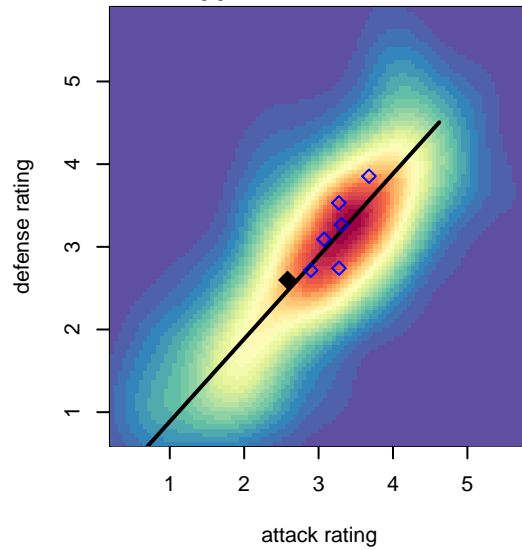

CDA Slammers FC Yorba Linda EGSL G01

alt names used:

Venues played:
2016 SCDL FI1 U16

, CAS
G01 total strength=1547
attack=13.23 defense=13.44
fall league = SCDL FI1 U16
notes= Huie 2016

CDA Slammers FC Yorba Linda EGSL G01
Dots are actual minus expected GF (blue circles) and GA (red triangles).
Blue line is smoothed change in attack strength. Red is smoothed change in defense strength.

attack and defense variance (black dot)
relative to other teams
and top 10 in region

attack and defense rating
relative to others at age
and all opponents in last 13 months

attack and defense rating
relative to others at age
and all opponents in last 13 months

Performance relative to 13 month average

Performance relative to 13 month average

Distribution of opponents
 Red = Lose zone, Blue = Win zone, Green = Even
 Black line separates win/lose zones

lot. A=Neither has attack advantage, B=Opponent has both attack and defense advantage, C=Opponent has both attack and defense disadvantage, D=Both have